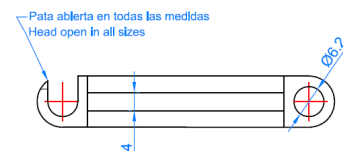

### PARAMETRES D'INSTALLATION

CODE	Ø B [mm]	Ø B (")	Largeur	Epaisseur	Charge maximale recommandée (kg)
ABMZ6008	8	---	10.6	1 ÷ 1.2	70
ABMZ6010	10	1/8"	10.6	1 ÷ 1.2	70
ABMZ6012	12	1/4"	10.6	1 ÷ 1.2	70
ABMZ6014	14	---	10.6	1 ÷ 1.2	70
ABMZ6015	15	---	10.6	1 ÷ 1.2	70
ABMZ6016	16	---	10.6	1 ÷ 1.2	70
ABMZ6018	18	3/8"	10.6	1 ÷ 1.2	70
ABMZ6020	20	---	10.6	1 ÷ 1.2	70
ABMZ6022	22	1/2"	10.6	1 ÷ 1.2	70
ABMZ6025	25	---	10.6	1 ÷ 1.2	70
ABMZ6026	26	3/4"	10.6	1 ÷ 1.2	70
ABMZ6028	28	---	10.6	1 ÷ 1.2	70
ABMZ6032	32	1"	10.6	1 ÷ 1.2	70
ABMZ6035	35	---	11.5	1 ÷ 1.2	70
ABMZ6037	37	---	11.5	1 ÷ 1.2	100
ABMZ6040	40	---	11.5	1 ÷ 1.2	100
ABMZ6042	42	1-1/4"	11.5	1 ÷ 1.2	100
ABMZ6047	47	---	11.5	1 ÷ 1.2	100
ABMZ6050	50	---	11.5	1 ÷ 1.2	100
ABMZ6054	54	---	11.5	1 ÷ 1.2	100
ABMZ6060	60	2"	11.5	1 ÷ 1.2	100
ABMZ6063	63	---	11.5	1 ÷ 1.2	100