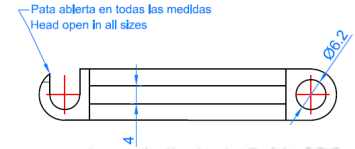

COLLIER SIMPLE M6 BICHROMATÉ

PARAMETRES D'INSTALLATION

CODE	Ø B [mm]	Ø B (")	Largeur	Epaisseur	Charge maximale recommandée (kg)
ABM6008	8	---	10.6	1 ± 1.2	70
ABM6010	10	1/8"	10.6	1 ± 1.2	70
ABM6012	12	1/4"	10.6	1 ± 1.2	70
ABM6014	14	---	10.6	1 ± 1.2	70
ABM6015	15	---	10.6	1 ± 1.2	70
ABM6016	16	---	10.6	1 ± 1.2	70
ABM6018	18	3/8"	10.6	1 ± 1.2	70
ABM6020	20	---	10.6	1 ± 1.2	70
ABM6022	22	1/2"	10.6	1 ± 1.2	70
ABM6025	25	---	10.6	1 ± 1.2	70
ABM6026	26	3/4"	10.6	1 ± 1.2	70
ABM6028	28	---	10.6	1 ± 1.2	70
ABM6032	32	1"	10.6	1 ± 1.2	70
ABM6035	35	---	11.5	1 ± 1.2	70
ABM6037	37	---	11.5	1 ± 1.2	100
ABM6040	40	---	11.5	1 ± 1.2	100
ABM6042	42	1-1/4"	11.5	1 ± 1.2	100
ABM6047	47	---	11.5	1 ± 1.2	100
ABM6050	50	---	11.5	1 ± 1.2	100
ABM6054	54	---	11.5	1 ± 1.2	100
ABM6060	60	2"	11.5	1 ± 1.2	100
ABM6063	63	---	11.5	1 ± 1.2	100