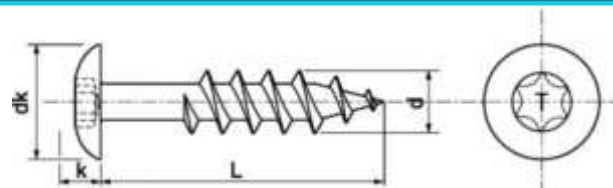

**PENTURE  
ACIER ZINGUÉ**

| Dimensions | M5 | M6  | M7  | M8 |
|------------|----|-----|-----|----|
| dk         | 13 | 14  | 14  | 16 |
| K          | 3  | 3.8 | 3.8 | 4  |
|            | 25 | 30  | 30  | 40 |

| L/D | M5 | M6 | M7 | M8 |
|-----|----|----|----|----|
| 20  | ○  | ○  |    |    |
| 25  | ○  | ○  |    |    |
| 30  | ○  | ○  | ○  |    |
| 35  |    | ○  |    |    |
| 40  | ○  | ○  | ○  |    |
| 45  |    | ○  |    |    |
| 50  | ○  | ○  | ○  |    |
| 60  |    | ○  | ○  | ○  |
| 70  |    | ○  | ○  |    |
| 80  |    | ○  | ○  | ○  |
| 100 |    | ○  | ○  | ○  |
| 120 |    | ○  |    | ○  |
| 140 |    |    |    | ○  |
| 160 |    |    |    | ○  |
| 200 |    |    |    | ○  |